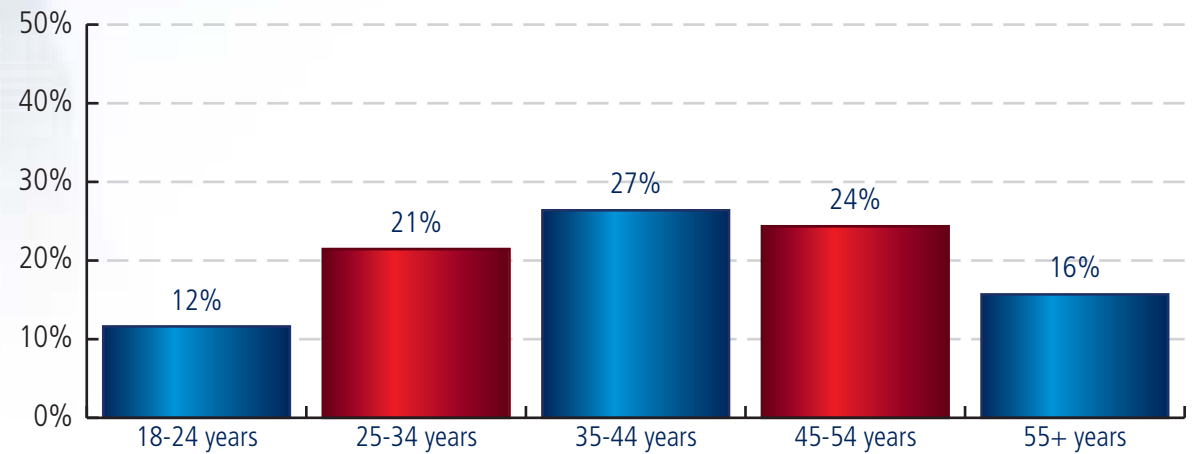

Age of Adults

KL1850	AMSTERDAM	1700	CHECKING IN 00-04
TM715	ABERDEEN	1700	CHECKING IN 03-04
ED407	EDINBURGH	1700	CHECKING IN 20-20
BD197	PARIS CDG	1735	CHECKING IN 20-20
BD015	BRUSSELS	1700	CHECKING IN 00-20
T34708	SOUTHAMPTON	1700	CHECKING IN 03-04
BD206	GLASGOW	1755	CHECKING IN 20-20
BE742	BELFAST CITY	1800	CHECKING IN 01-02
LS205	AMSTERDAM	1800	CHECKING IN 08-11
LS290	BELFAST INTL	1000	CHECKING IN 06-11
BD119	HEATHROW	1005	CHECKING IN 20-25
FR167	DUBLIN	1850	
FR159	DUBLIN	2135