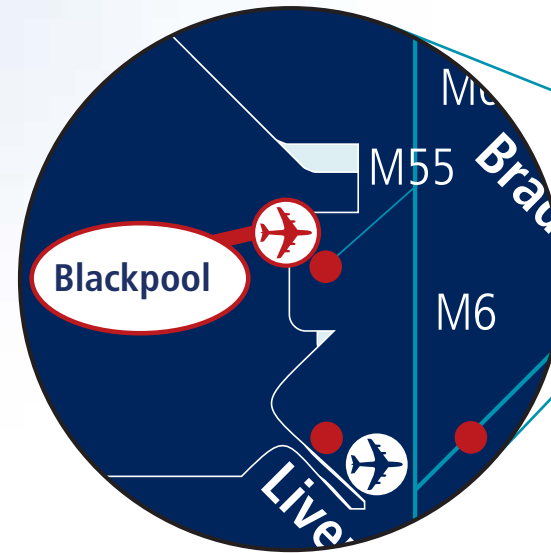

How To Find Blackpool International Airport

Blackpool International Airport offers passengers a congestion-free alternative for air travel in and out of the Northwest

WHY BLACKPOOL?

In **2008** nearly **450,000** passengers passed through the airport.

BA1402	MILFORD	1837	CHECKING IN 03-04
T34712	HEATHROW	1715	CHECKING IN 03-04
BO407	EDINBURGH	1730	CHECKING IN 20-28
BO107	PORT GLO	1755	CHECKING IN 03-20
BO415	BRUSSELS	1740	CHECKING IN 03-28
T34708	SOUTHAMPTON	1745	CHECKING IN 03-04
BO286	GLASGOW	1755	CHECKING IN 20-28
BE742	BELFAST CITY	1650	CHECKING IN 01-02
LS205	AMSTERDAM	1820	CHECKING IN 08-11
LS293	BELFAST INTL	1030	CHECKING IN 08-11
BO419	HEATHROW	1005	CHECKING IN 20-28
FR187	DUBLIN	1850	
FR159	DUBLIN	2135