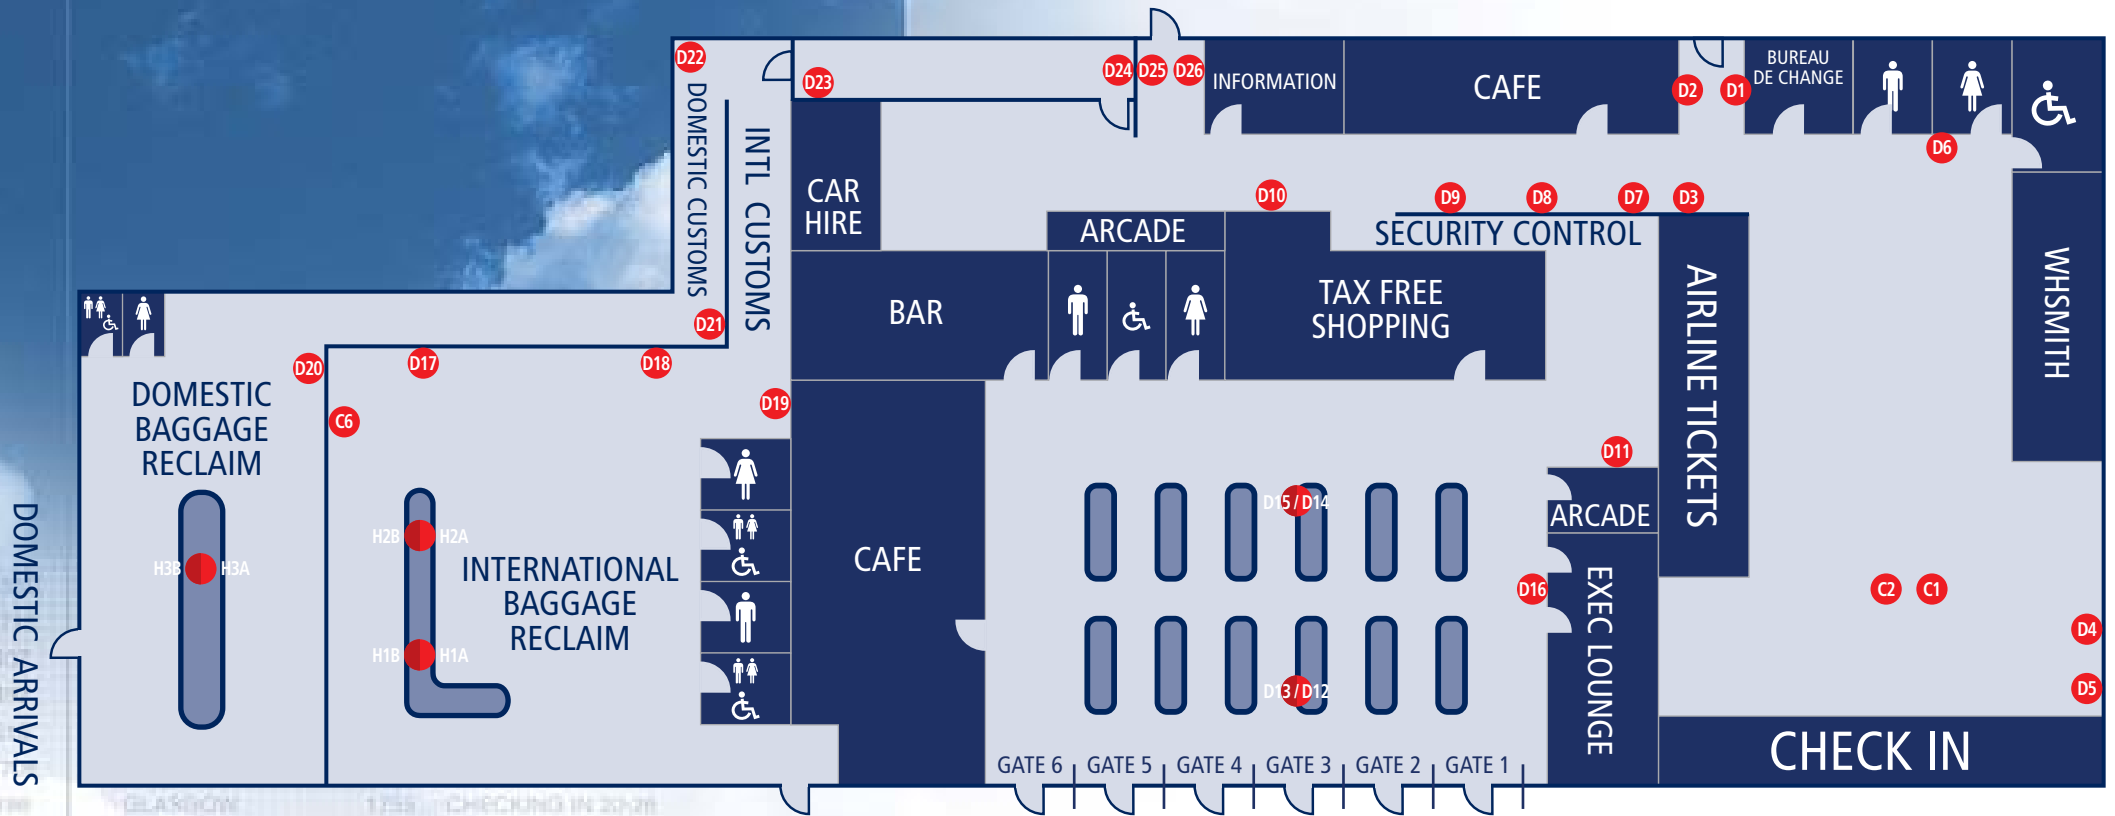

Passenger Analysis

Reason for Travel

Age of Adults

KL1850	AMSTERDAM	1700	CHECKING IN 00-04
TM715	ABERDEEN	1700	CHECKING IN 03-04
ED407	EDINBURGH	1700	CHECKING IN 20-20
BD197	PARIS CDG	1735	CHECKING IN 20-20
BD015	BRUSSELS	1700	CHECKING IN 00-20
T34708	SOUTHAMPTON	1700	CHECKING IN 03-04
BD206	GLASGOW	1755	CHECKING IN 20-20
BE742	BELFAST CITY	1800	CHECKING IN 01-02
LS205	AMSTERDAM	1800	CHECKING IN 08-11
LS290	BELFAST INTL	1000	CHECKING IN 06-11
BD119	HEATHROW	1005	CHECKING IN 20-25
FR167	DUBLIN	1850	
FR159	DUBLIN	2135	

The Airport - Ground floor sites

DOMESTIC ARRIVALS

GLASGOW
 06:45
 07:45
 08:15
 08:30
 09:45
 10:15
 10:30

INTERNATIONAL ARRIVALS
 CHECKING IN 06-11
 CHECKING IN 08-11
 CHECKING IN 08-11
 CHECKING IN 20-26