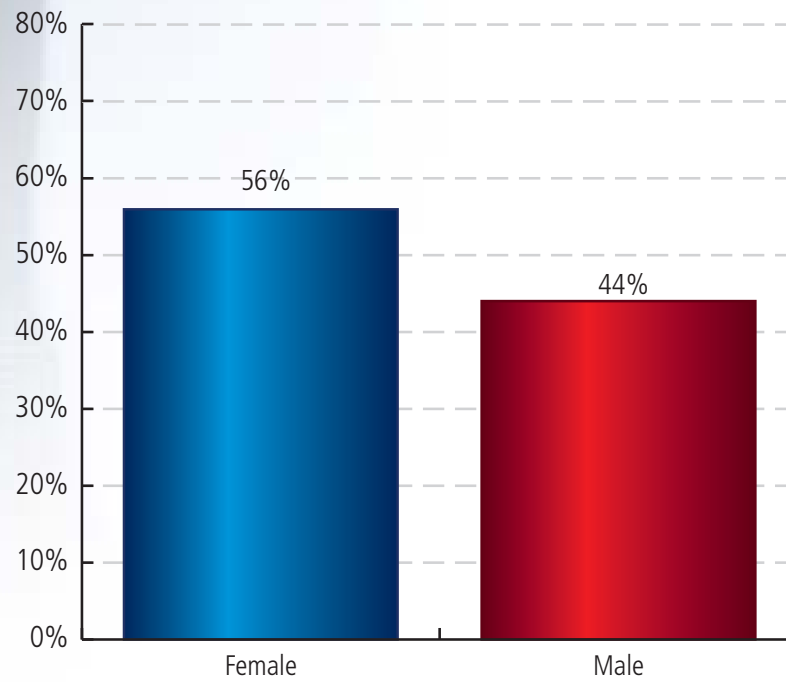

Passenger Analysis

Socio-Economic Groups

77% ABC1 audience.

12% C2 audience.

11% DE audience.

Gender Split

KL1850	AMSTERDAM	1700	CHECKING IN 00-04
TM715	ABERDEEN	1700	CHECKING IN 03-04
EO407	EDINBURGH	1700	CHECKING IN 20-25
EO197	PARIS CDG	1700	CHECKING IN 20-25
BO615	BRUSSELS	1700	CHECKING IN 00-25
T34706	SOUTHAMPTON	1700	CHECKING IN 03-04
BO296	GLASGOW	1700	CHECKING IN 20-25
BE742	BELFAST CITY	1600	CHECKING IN 01-02
LS205	AMSTERDAM	1600	CHECKING IN 08-11
LS290	BELFAST INTL	1000	CHECKING IN 06-11
BO119	HEATHROW	1000	CHECKING IN 20-25
FR167	DUBLIN	1650	
FR159	DUBLIN	2135	