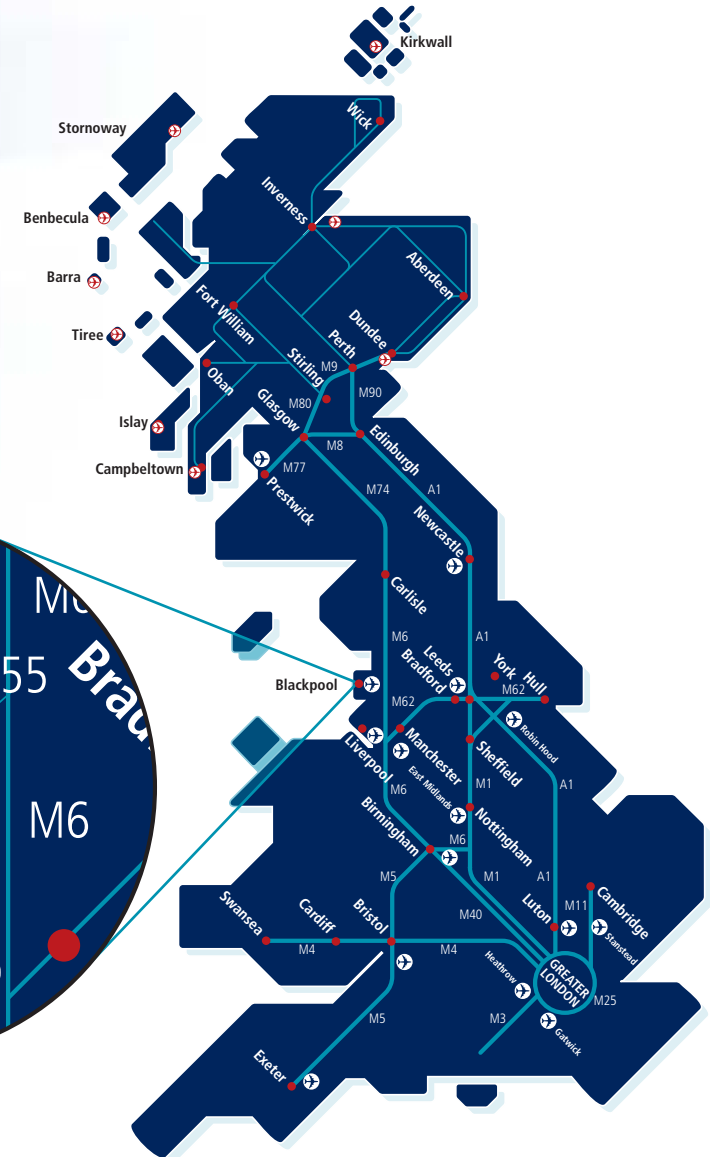

How To Find Blackpool International Airport

Blackpool International Airport offers passengers a congestion-free alternative for air travel in and out of the Northwest

WHY BLACKPOOL?

In **2008** nearly **450,000** passengers passed through the airport.

BA1407	MILFORD	1837	CHECKING IN 00-04
T34712	HEATHROW	1715	CHECKING IN 00-04
BO407	EDINBURGH	1700	CHECKING IN 00-04
BO107	PORT GLO	1655	CHECKING IN 00-04
BO415	BRUSSELS	1740	CHECKING IN 00-04
T34708	SOUTHAMPTON	1745	CHECKING IN 00-04
BO286	GLASGOW	1755	CHECKING IN 00-04
BE740	BELFAST CITY	1600	CHECKING IN 01-02
LS205	AMSTERDAM	1800	CHECKING IN 08-11
LS290	BELFAST INTL	1000	CHECKING IN 08-11
BO410	HEATHROW	1005	CHECKING IN 20-26
FR187	DUBLIN	1850	
FR159	DUBLIN	2135