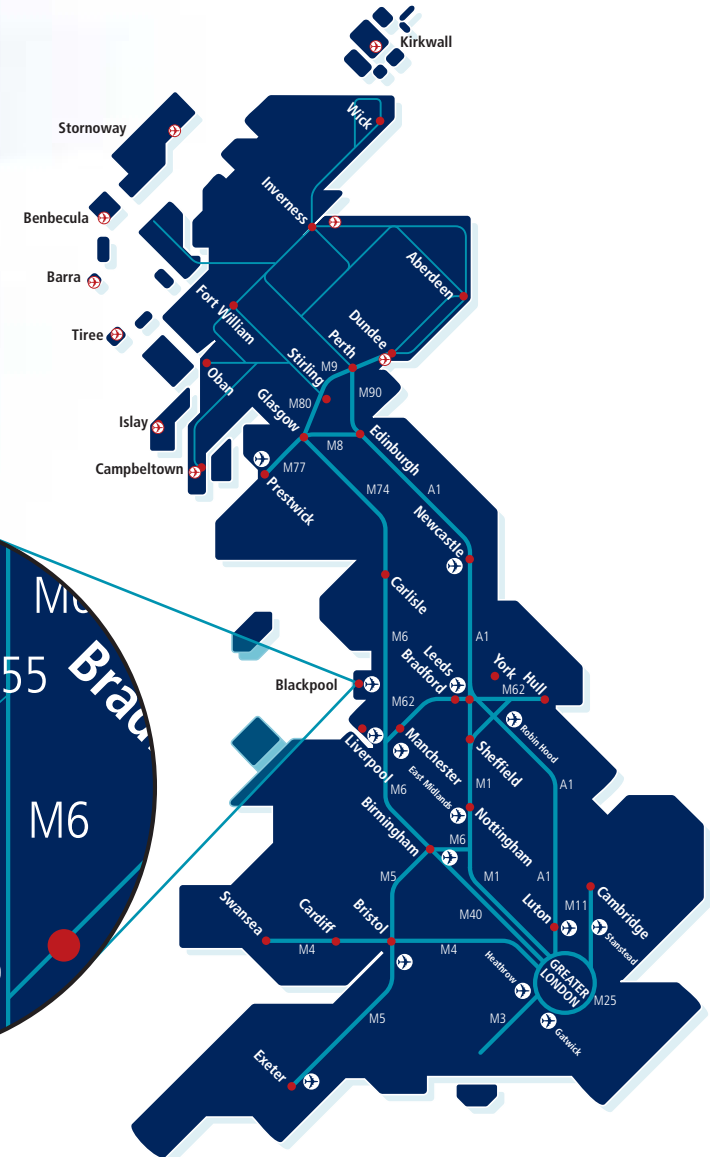

KL330	AMSTERDAM	1755	CHECKING IN 00-04
TM715	AMSTERDAM	1755	CHECKING IN 00-04
BO407	EDINBURGH	1755	CHECKING IN 20-26
BO407	PARIS CDG	1755	CHECKING IN 20-26
BO615	BRUSSELS	1740	CHECKING IN 00-26
T34706	SOUTHAMPTON	1745	CHECKING IN 00-04
BO396	GLASGOW	1755	CHECKING IN 20-26
BE742	BELFAST CITY	1800	CHECKING IN 01-02
LS205	AMSTERDAM	1800	CHECKING IN 08-11
LS293	BELFAST INTL	1800	CHECKING IN 08-11
BO419	HEATHROW	1805	CHECKING IN 20-26
FR167	DUBLIN	1850	
FR159	DUBLIN	2135	

## WHY BLACKPOOL?

In **2008** nearly **450,000** passengers passed through the airport.

BA1402	MILFORD	1837	CHECKING IN 03-04
T34712	HEATHROW	1715	CHECKING IN 03-04
BO407	EDINBURGH	1730	CHECKING IN 20-28
BO107	PORT GLO	1755	CHECKING IN 03-20
BO415	BRUSSELS	1740	CHECKING IN 03-28
T34708	SOUTHAMPTON	1745	CHECKING IN 03-04
BO286	GLASGOW	1755	CHECKING IN 20-28
BE742	BELFAST CITY	1650	CHECKING IN 01-02
LS205	AMSTERDAM	1820	CHECKING IN 08-11
LS293	BELFAST INTL	1030	CHECKING IN 08-11
BO419	HEATHROW	1005	CHECKING IN 20-28
FR187	DUBLIN	1850	
FR159	DUBLIN	2135	

# Major Airlines & Tour Operators

- Aer Arann
- Flybe
- Freedom Travel
- Jet2
- Manx 2
- Newmarket Holidays

KL1550	AMSTERDAM	1735	CHECKING IN 20:00
TS4715	AMSTERDAM	1737	CHECKING IN 20:00
80407	EDINBURGH	1738	CHECKING IN 20:00
80407	EMBS/CDG	1738	CHECKING IN 20:00
80410	BRUSSELS	1740	CHECKING IN 20:00
134706	SOUTHAMPTON	1749	CHECKING IN 09:04
ED030	GLASGOW	1755	CHECKING IN 20:00
80742	BELFAST CITY	1800	CHECKING IN 01:02
LS205	AMSTERDAM	1800	CHECKING IN 09:11
LS200	BELFAST INTL	1800	CHECKING IN 09:11
80419	HEATHROW	1808	CHECKING IN 20:38
FR157	DUBLIN	1850	
FR159	DUBLIN	2100	