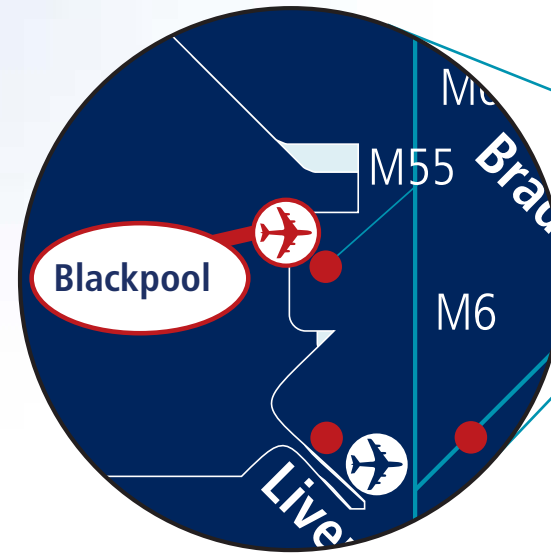

KL330	AMSTERDAM	1850	CHECKING IN 00-04
TM715	AMSTERDAM	1710	CHECKING IN 00-04
BO407	EDINBURGH	1750	CHECKING IN 20-26
BO407	PARIS CDG	1730	CHECKING IN 20-26
BO615	BRUSSELS	1740	CHECKING IN 00-26
T34706	SOUTHAMPTON	1745	CHECKING IN 00-04
BO396	GLASGOW	1755	CHECKING IN 20-26
BE742	BELFAST CITY	1800	CHECKING IN 01-02
LS205	AMSTERDAM	1800	CHECKING IN 08-11
LS293	BELFAST INTL	1800	CHECKING IN 08-11
BO419	HEATHROW	1905	CHECKING IN 20-26
FR167	DUBLIN	1850	
FR159	DUBLIN	2135	

How To Find Blackpool International Airport

Blackpool International Airport offers passengers a congestion-free alternative for air travel in and out of the Northwest

WHY BLACKPOOL?

In **2008** nearly **450,000** passengers passed through the airport.

Major Airlines & Tour Operators

- Aer Arann
- Flybe
- Freedom Travel
- Jet2
- Manx 2
- Newmarket Holidays

KL1550	AMSTERDAM	1755	CHECKING IN 20:00
TS4715	AMSTERDAM	1755	CHECKING IN 20:00
80407	EDINBURGH	1750	CHECKING IN 20:00
80407	EMBS/CDG	1755	CHECKING IN 20:00
80410	BRUSSELS	1740	CHECKING IN 20:00
134706	SOUTHAMPTON	1745	CHECKING IN 09:04
ED030	GLASGOW	1755	CHECKING IN 20:00
80742	BELFAST CITY	1800	CHECKING IN 01:02
LS205	AMSTERDAM	1800	CHECKING IN 09:11
LS200	BELFAST INTL	1800	CHECKING IN 09:11
80419	HEATHROW	1808	CHECKING IN 20:38
FR157	DUBLIN	1850	
FR159	DUBLIN	2100	