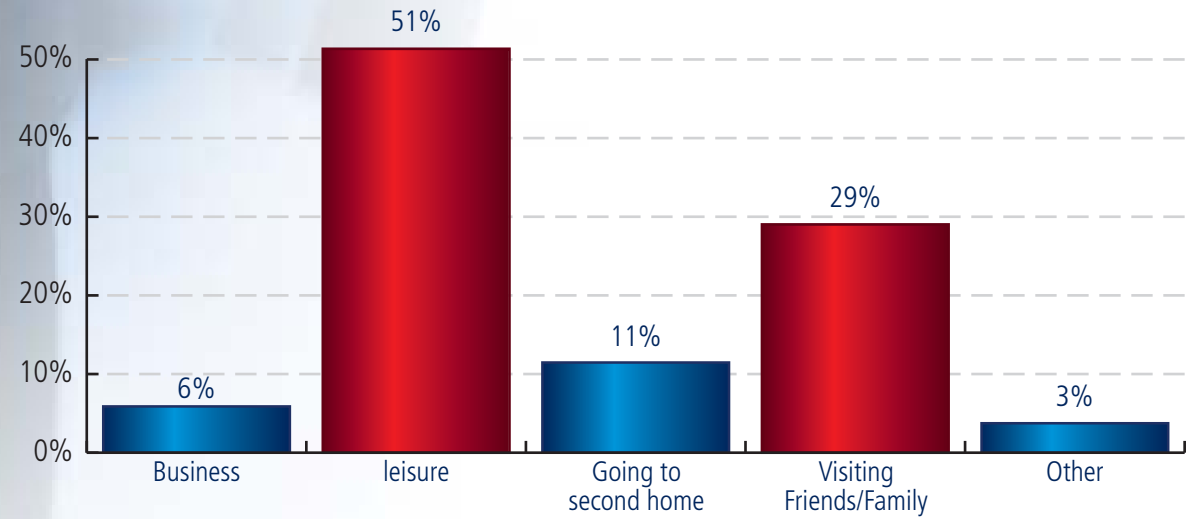

Passenger Analysis

Reason for Travel