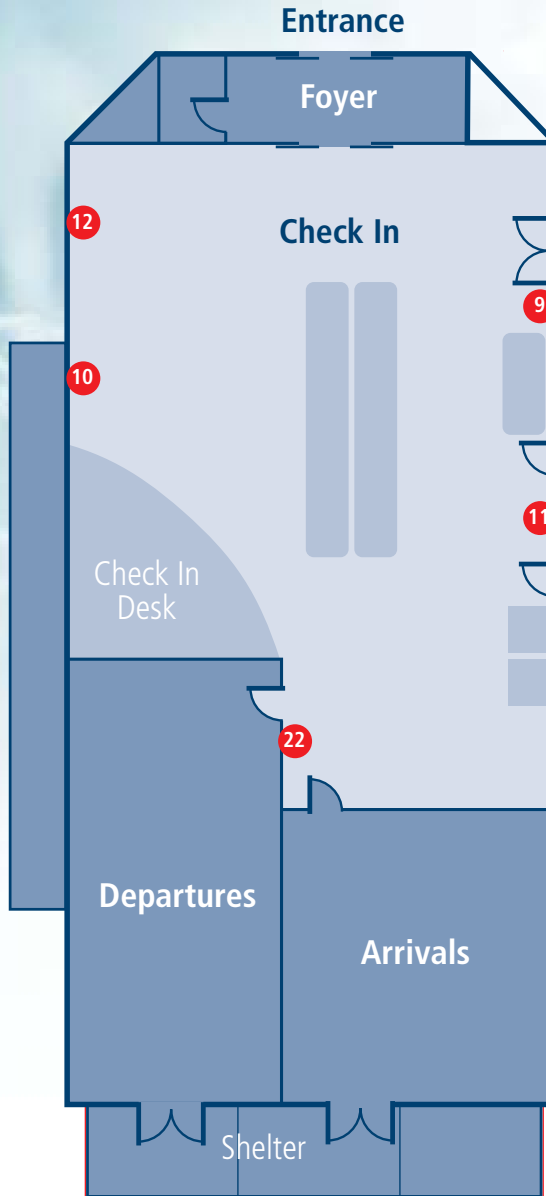

The Airport - Entrance / Foyer

RL100	AMSTERDAM	1000	CHECKING IN 08-11
TS4718	AMSTERDAM	1000	CHECKING IN 08-11
SD407	EDINBURGH	1000	CHECKING IN 20-26
SD407	HAMS COO	1000	CHECKING IN 20-26
SD113	BRUSSELS	1000	CHECKING IN 20-26
TS4718	SOUTHAMPTON	1700	CHECKING IN 20-26
SD255	GLASGOW	1700	CHECKING IN 20-26
BE742	BELFAST CITY	1800	CHECKING IN 01-02
LE206	AMSTERDAM	1800	CHECKING IN 08-11
LE206	BELFAST INTL	1800	CHECKING IN 08-11
SD419	HEATHROW	1800	CHECKING IN 20-26
FR187	DUBLIN	1800	
FR188	DUBLIN	2100	

The Airport - Check In

FLY TO	FLY TO	FLY TO	FLY TO
ED470	CONCEPCION	1700	CHECKING IN 08-09
ED487	HAIPHONG	1700	CHECKING IN 08-09
ED517	BRUSSELS	1740	CHECKING IN 08-09
ED476	SOUTHAMPTON	1745	CHECKING IN 08-09
ED258	GLASGOW	1755	CHECKING IN 08-09
ED740	BELFAST CITY	1800	CHECKING IN 08-09
LD208	AMSTERDAM	1800	CHECKING IN 08-11
LD200	BELFAST INTL	1800	CHECKING IN 08-09-01
ED418	HEADROW	1805	CHECKING IN 08-09-01
FD187	DUBLIN	1800	
FD159	DUBLIN	2134	