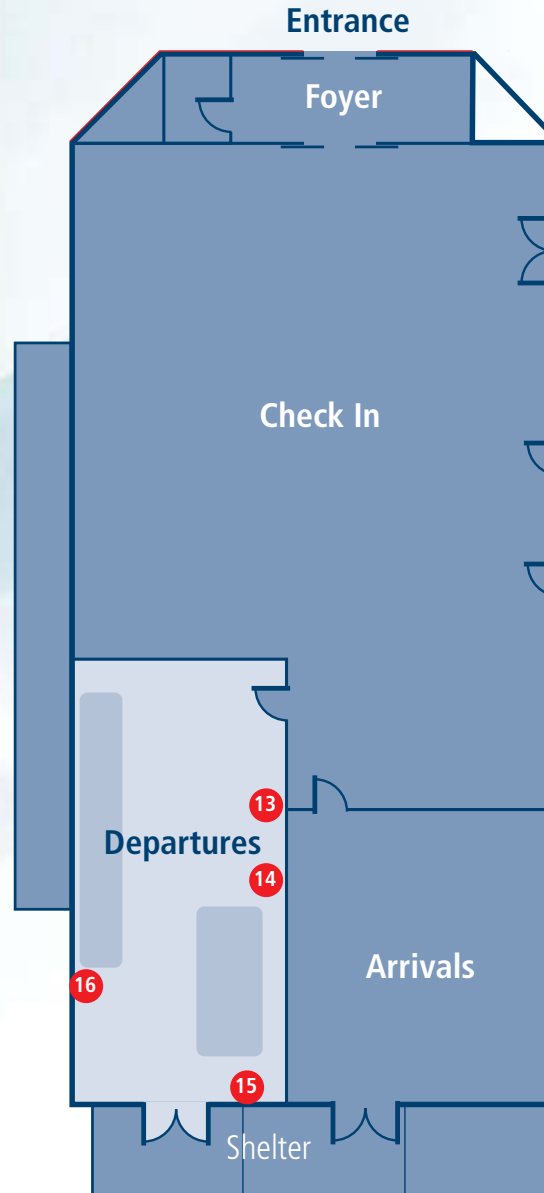

The Airport - Departures

KL1550	AMSTERDAM	1730	CHECKING IN 16-18
T34715	ABERDEEN	1730	CHECKING IN 16-18
BD497	EDI LONDON	1735	CHECKING IN 16-18
BD497	FINN COC	1735	CHECKING IN 16-18
BD1112	BRUSSELS	1740	CHECKING IN 16-18
T34700	SOUTHAMPTON	1745	CHECKING IN 16-18
BD295	GLASGOW	1755	CHECKING IN 16-18
6E742	DELFAST CITY	1800	CHECKING IN 16-18
L3205	AMSTERDAM	1800	CHECKING IN 16-18
L3293	DELFAST INTL	1800	CHECKING IN 16-18
BD418	HEATHROW	1905	CHECKING IN 18-20
FR157	DUBLIN	2135	
FR158	DUBLIN	2135