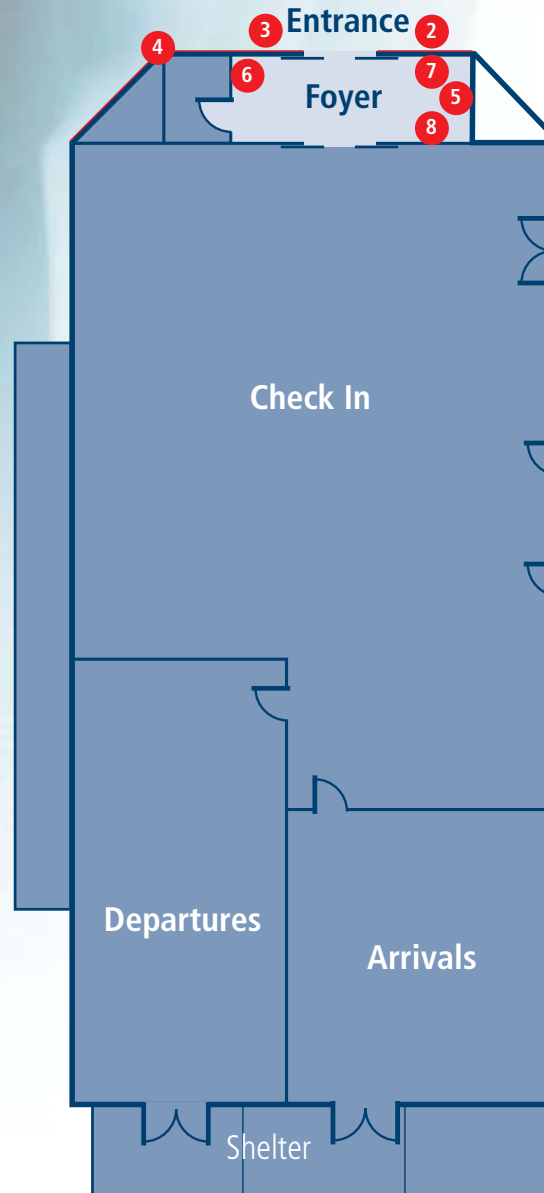

The Airport - plans

Car Park

Main Road

Grass area

Path

Terminal Building

KL1550	AMSTERDAM	1735	CHECKING IN 20-24
T34715	ABERDEEN	1735	CHECKING IN 20-24
BD407	EDI (LONDON)	1735	CHECKING IN 20-24
BD107	FRANKFURT	1735	CHECKING IN 20-24
BD111	BRUSSELS	1740	CHECKING IN 20-24
T34700	SOUTHAMPTON	1745	CHECKING IN 03-04
BD295	GLASGOW	1755	CHECKING IN 25-26
GE742	DELFAST CITY	1800	CHECKING IN 08-12
L5205	AMSTERDAM	1800	CHECKING IN 08-11
L5293	DELFAST INTL	1800	CHECKING IN 08-11
BD418	HEATHROW	1905	CHECKING IN 20-20
FR157	DUBLIN	1950	
FR158	DUBLIN	2135	

The Airport - Entrance / Foyer

KL1550	AMSTERDAM	1735	CHECKING IN 20-20
T34715	ABERDEEN	1735	CHECKING IN 03-04
6D407	EDINBURGH	1735	CHECKING IN 20-20
6D487	PARIS CDG	1735	CHECKING IN 20-20
6D815	BRUSSELS	1740	CHECKING IN 20-20
T34706	SOUTHAMPTON	1745	CHECKING IN 03-04
6D296	GLASGOW	1755	CHECKING IN 20-20
6E742	BELFAST CITY	1800	CHECKING IN 01-02
L5206	AMSTERDAM	1800	CHECKING IN 08-11
L5293	BELFAST INTL	1830	CHECKING IN 08-11
6D419	HEATHROW	1905	CHECKING IN 20-20
FR157	DUBLIN	1950	
FR159	DUBLIN	2135	