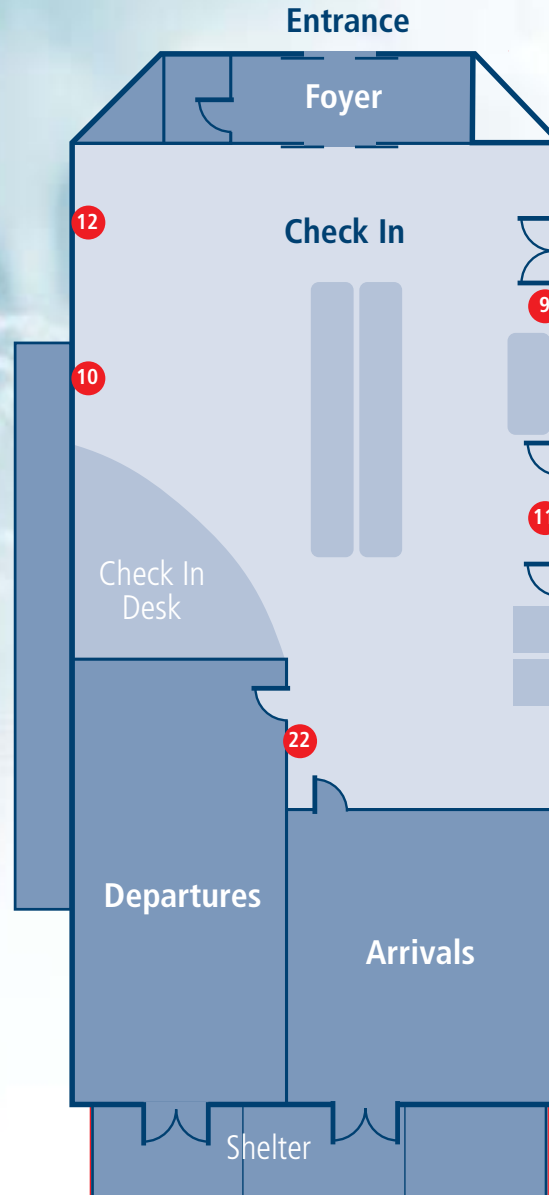

The Airport - Check In