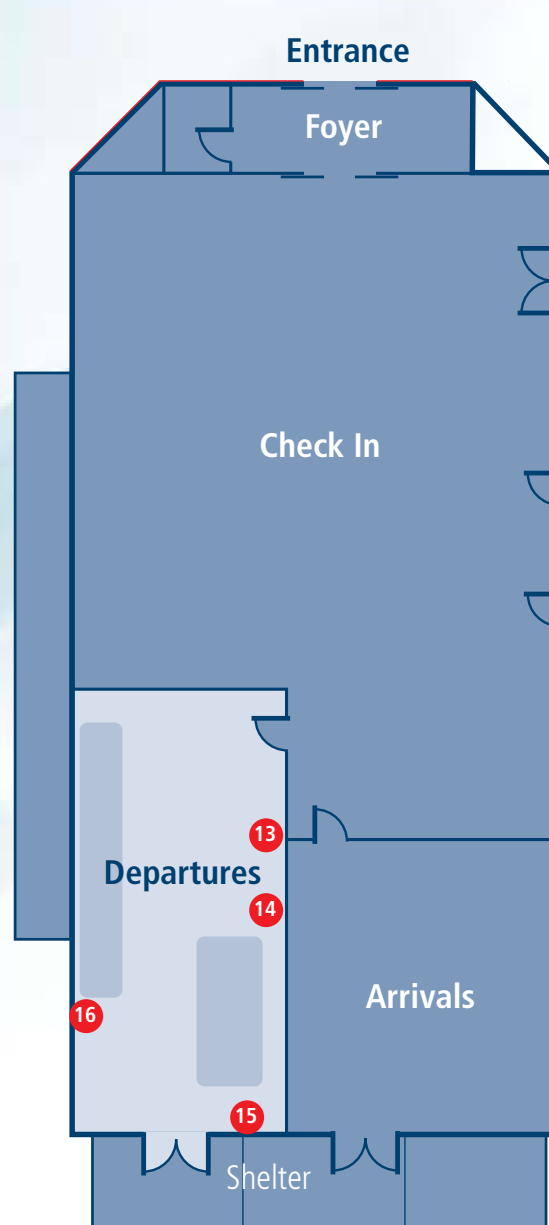

The Airport - Departures

KL1550	AMSTERDAM	1730	CHECKING IN 16-18
FR4716	AMSTERDAM	1730	CHECKING IN 16-18
BA447	ATHENS	1730	CHECKING IN 16-18
BA517	ATHENS	1730	CHECKING IN 16-18
BA333	BELFAST	1730	CHECKING IN 16-18
TK1106	SOUTHAMPTON	1745	CHECKING IN 16-18
BA225	GLASGOW	1755	CHECKING IN 16-18
BE760	BELFAST CITY	1800	CHECKING IN 16-18
LS200	AMSTERDAM	1800	CHECKING IN 16-18
LS300	BELFAST INTL	1800	CHECKING IN 16-18
BA446	HEATHROW	1805	CHECKING IN 16-18
FR131	DUBLIN	1820	
FR133	DUBLIN	2130