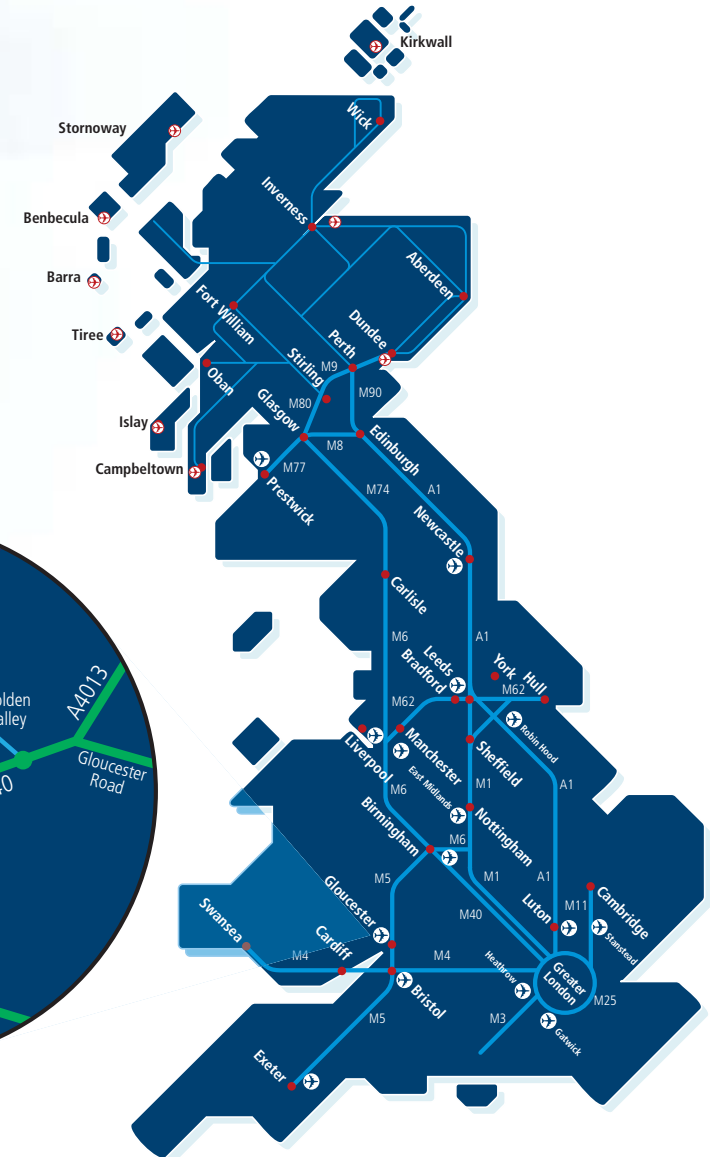

How To Find Gloucestershire Airport

Gloucestershire Airport is signposted from Junctions 10 and 11 of the M5 and the A40. The postcode for Sat Nav systems is GL51 6SR. The airport has ample free parking seconds away from the passenger terminal.

WHY GLOUCESTERSHIRE?

The South West is one of the most affluent areas in the country with the lowest unemployment and highest disposable income outside the South East.

BA322	AMSTERDAM	1715	CHECKING IN 03-04
T34712	AMSTERDAM	1715	CHECKING IN 03-04
ED107	EDINBURGH	1730	CHECKING IN 20-28
BO487	PARIS CDG	1705	CHECKING IN 25-28
BD118	BRUSSELS	1740	CHECKING IN 20-28
T34708	SOUTHAMPTON	1745	CHECKING IN 03-04
BC096	GLASGOW	1755	CHECKING IN 20-28
BE742	DELFAST CITY	1800	CHECKING IN 01-02
LS206	AMSTERDAM	1800	CHECKING IN 08-11
LS293	DELFAST INTL	1830	CHECKING IN 08-11
GD418	HEATHROW	1905	CHECKING IN 20-28
FR157	DUBLIN	1950	
FR158	DUBLIN	2135