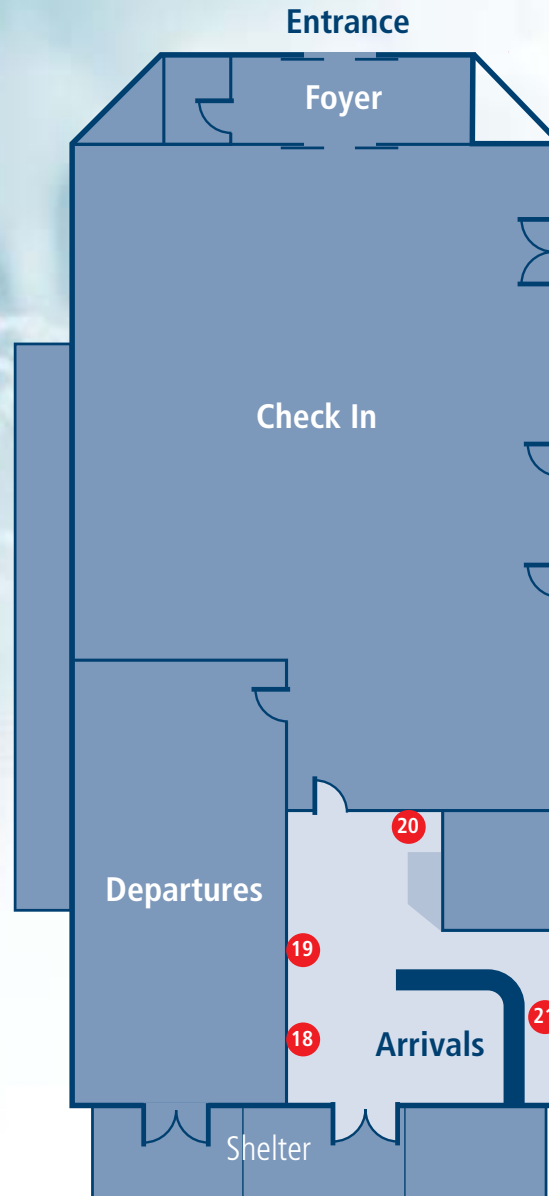

The Airport - Arrivals