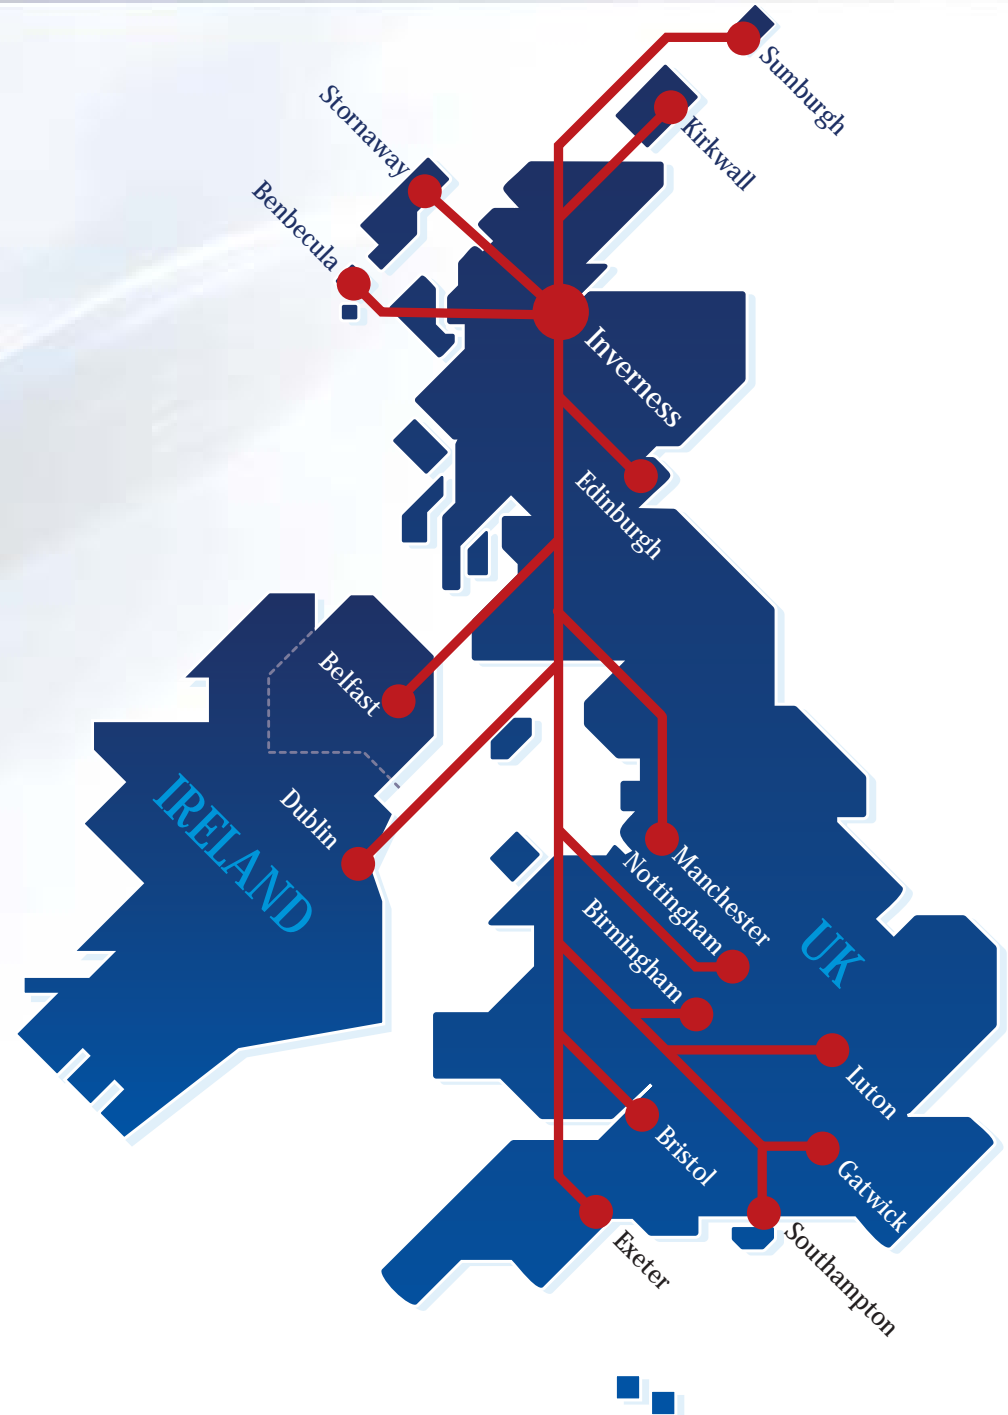

Domestic Flights

KL1550	AMSTERDAM	1715	CHECKING IN 20-25
T34715	AMSTERDAM	1715	CHECKING IN 20-25
BA407	EDINBURGH	1715	CHECKING IN 20-25
BA917	BRUSSELS	1715	CHECKING IN 20-25
BO615	BRUSSELS	1740	CHECKING IN 20-25
T34709	SOUTHAMPTON	1745	CHECKING IN 00-04
BO299	GLASGOW	1755	CHECKING IN 20-25
BE742	BELFAST CITY	1800	CHECKING IN 01-02
LS205	AMSTERDAM	1800	CHECKING IN 09-11
LS299	BELFAST INTL	1800	CHECKING IN 09-11
BO419	HEATHROW	1808	CHECKING IN 20-28
FR157	DUBLIN	1850	
FR159	DUBLIN	2105