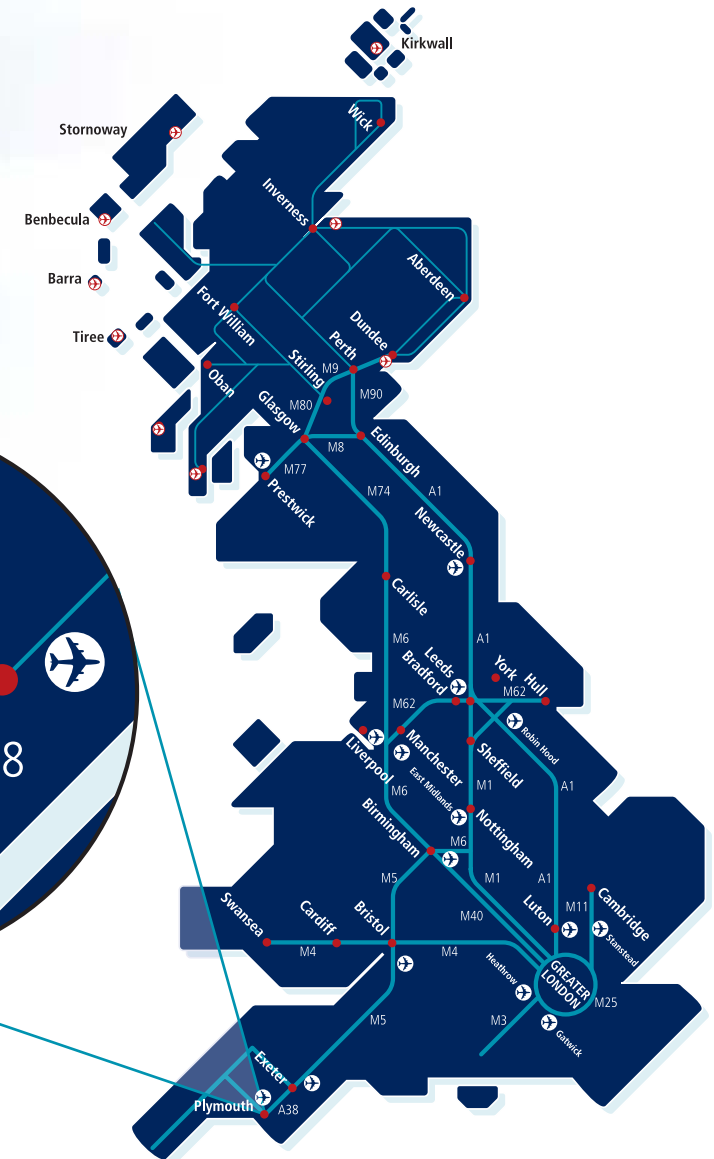

KL1550	AMSTERDAM	1730	CHECKING IN
T3AT18	ABERDEEN	1710	CHECKING IN 20-26
00407	EDINBURGH	1730	CHECKING IN 20-26
00497	PARIS CDG	1735	CHECKING IN 20-26
00616	BRUSSELS	1740	CHECKING IN 20-26
T34706	SOUTHAMPTON	1745	CHECKING IN 03-04
00296	GLASGOW	1755	CHECKING IN 25-26
BE742	BELFAST CITY	1800	CHECKING IN 01-02
LS205	AMSTERDAM	1800	CHECKING IN 08-11
LS293	BELFAST INTL	1830	CHECKING IN 08-11
RD411	HEATHROW	1906	CHECKING IN 28-29
FR157	DUBLIN	1950	
FR159	DUBLIN	2135	

How To Find Plymouth City Airport

Plymouth City Airport is situated four mile from the centre of Plymouth

WHY PLYMOUTH?

In **2008** nearly **120,000** passengers passed through the airport.

FLY TO	WINTER	SPRING	SUMMER	DATE CLOSED
T32715	AMSTERDAM	1714	CHECKING IN 03-04	
DD407	EDINBURGH	1730	CHECKING IN 20-08	
DD497	PARIS CDG	1785	CHECKING IN 20-20	
DD518	BRUSSELS	1740	CHECKING IN 20-28	
T34706	SOUTHAMPTON	1745	CHECKING IN 03-04	
B0296	GLASGOW	1755	CHECKING IN 25-25	
BE742	BELFAST CITY	1800	CHECKING IN 01-02	
LS205	AMSTERDAM	1800	CHECKING IN 08-11	
LS203	BELFAST INTL	1830	CHECKING IN 08-11	
RD4119	HEATHROW	1905	CHECKING IN 28-38	
FR157	DUBLIN	1950		
FR160	DUBLIN	2135		

Destinations Map

KL1550	AMSTERDAM	12:25	CHECKING IN 20:00
TD4718	ABERDEEN	12:35	CHECKING IN 20:00
BD487	EDINBURGH	12:50	CHECKING IN 20:00
BD497	PARIS CDG	12:55	CHECKING IN 20:15
BD615	BRUSSELS	12:40	CHECKING IN 20:25
T04700	SOUTHAMPTON	12:45	CHECKING IN 20:24
BD205	GLASGOW	12:55	CHECKING IN 20:25
BE742	BELFAST CITY	18:00	CHECKING IN 01:00
L5205	AMSTERDAM	18:00	CHECKING IN 03:11
L5290	BELFAST INTL	18:00	CHECKING IN 03:11
BD418	HEATHROW	18:05	CHECKING IN 20:25
FR157	DUBLIN	18:50	
FR159	DUBLIN	21:35	