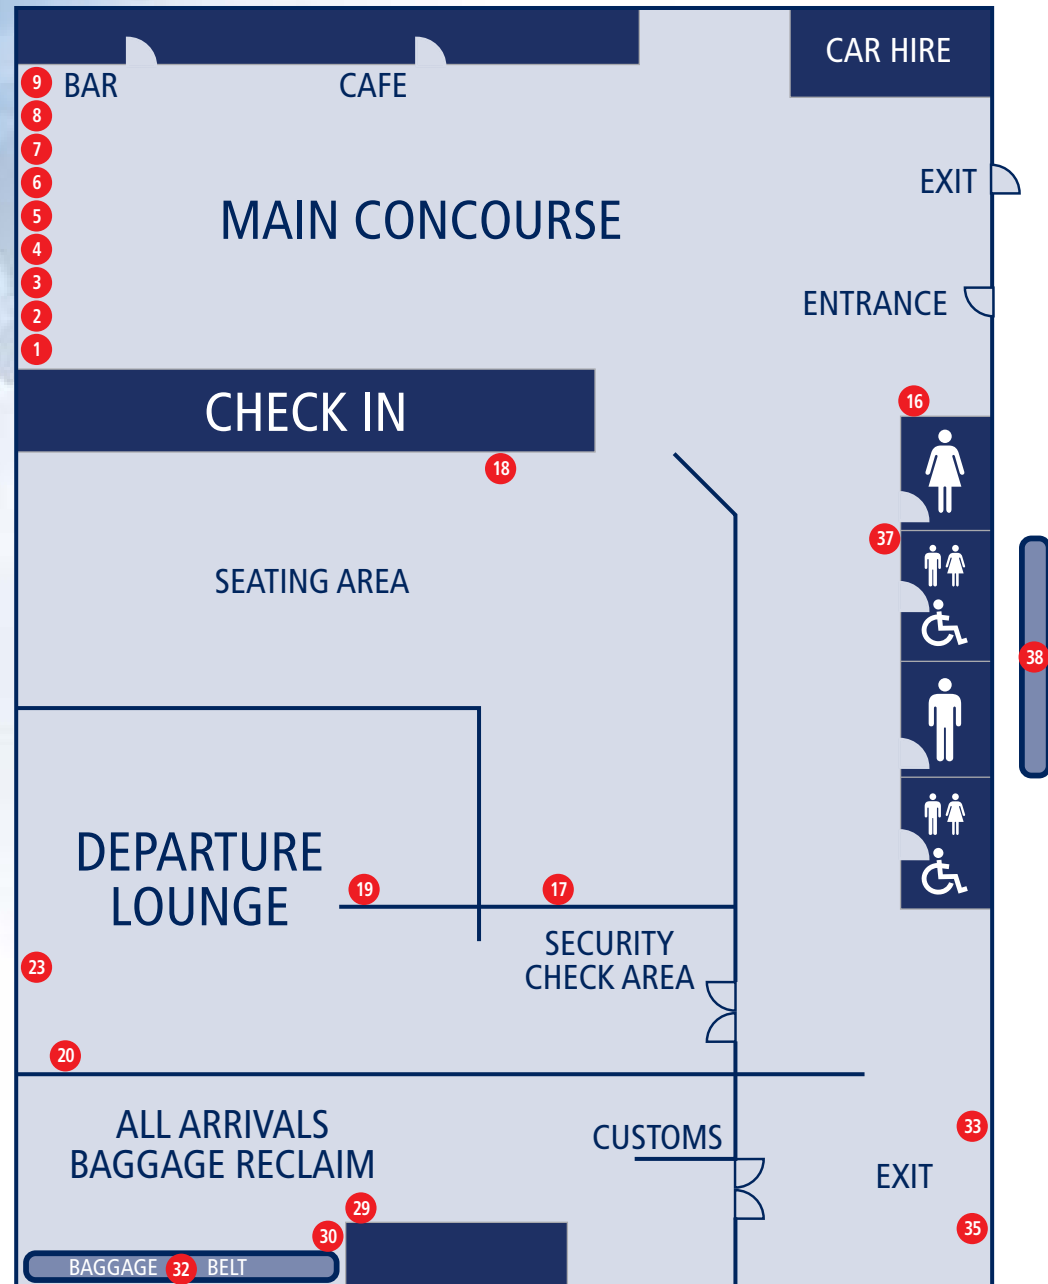

The Airport - Ground floor sites

FLIGHT	DIRECTION	TIME	STATUS
KL500	AMSTERDAM	11:00	CHECKING IN CLOSED
T32115	ABERDEEN	12:15	CHECKING IN 03-04
DD402	EDINBURGH	12:30	CHECKING IN 20-26
DD497	PARIS CDG	12:35	CHECKING IN 20-20
DD518	BRUSSELS	12:40	CHECKING IN 20-28
T34706	SOUTHAMPTON	12:45	CHECKING IN 03-04
DD296	GLASGOW	12:55	CHECKING IN 25-25
BE742	BELFAST CITY	13:00	CHECKING IN 01-02
LS205	AMSTERDAM	13:00	CHECKING IN 08-11
LS203	BELFAST INTL	13:30	CHECKING IN 08-11
RD4119	HEATHROW	13:05	CHECKING IN 28-38
FR157	DUBLIN	19:50	
FR159	DUBLIN	21:35	