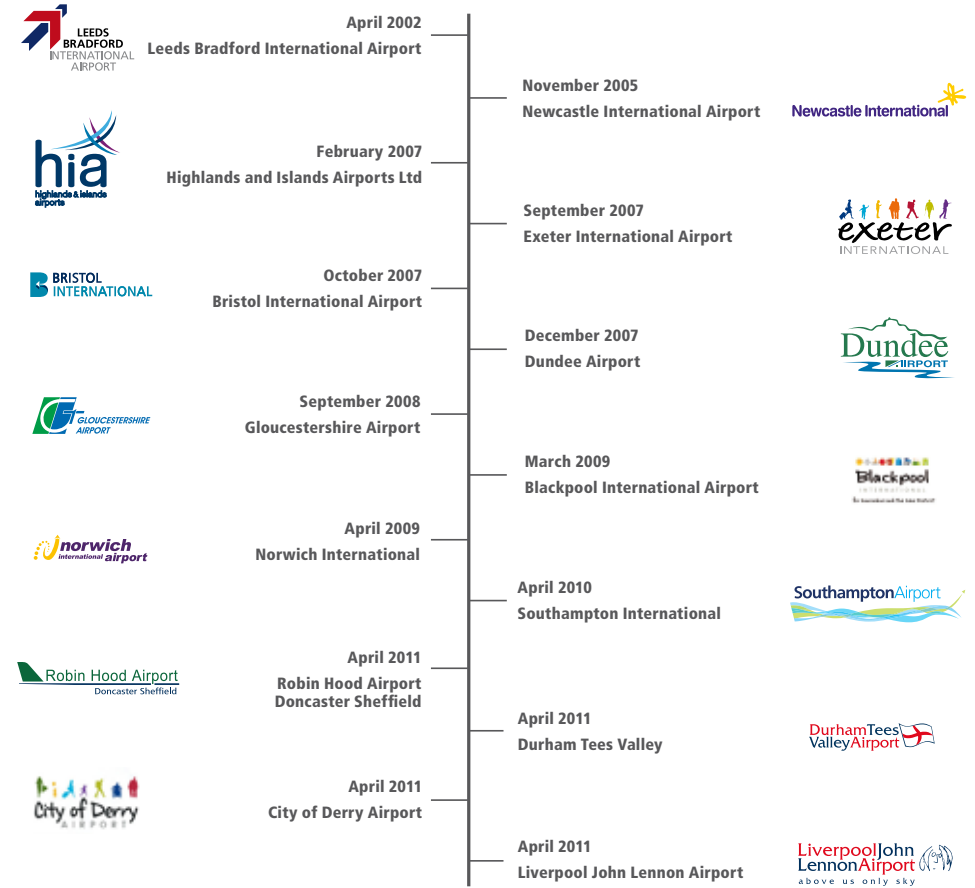

Advertising opportunities at
Robin Hood Airport Doncaster Sheffield

Airport Partners - Robin Hood Airport Doncaster Sheffield

Robin Hood Airport is the **UK's newest International Airport** located at the Former RAF Finningley Airbase The Airport owes its origins to military aviation and its history as a long range bomber base with a runway of almost 10,000 ft makes it suitable for long haul or cargo carrying aircraft.

Contract History Timeline

Regional Airports

How to find Robin Hood Airport Doncaster Sheffield

Robin Hood Airport Doncaster Sheffield is situated in the heart of the Yorkshire and Humber region, close to Doncaster, Sheffield, Leeds, Hull, York and Lincoln. Robin Hood Airport is easily accessible from the UK's major motorways including the M62, M1, A1 and the M18.

Gdansk
Katowice
Poznan
Warsaw
Wroclaw

Egypt

Sharm el Sheikh

Portugal

Faro
Madeira

Cyprus

Paphos

Italy

Turin

Finland

Lapland

Tunisia

Monastir

United Kingdom

Belfast City
Jersey

Major Airlines