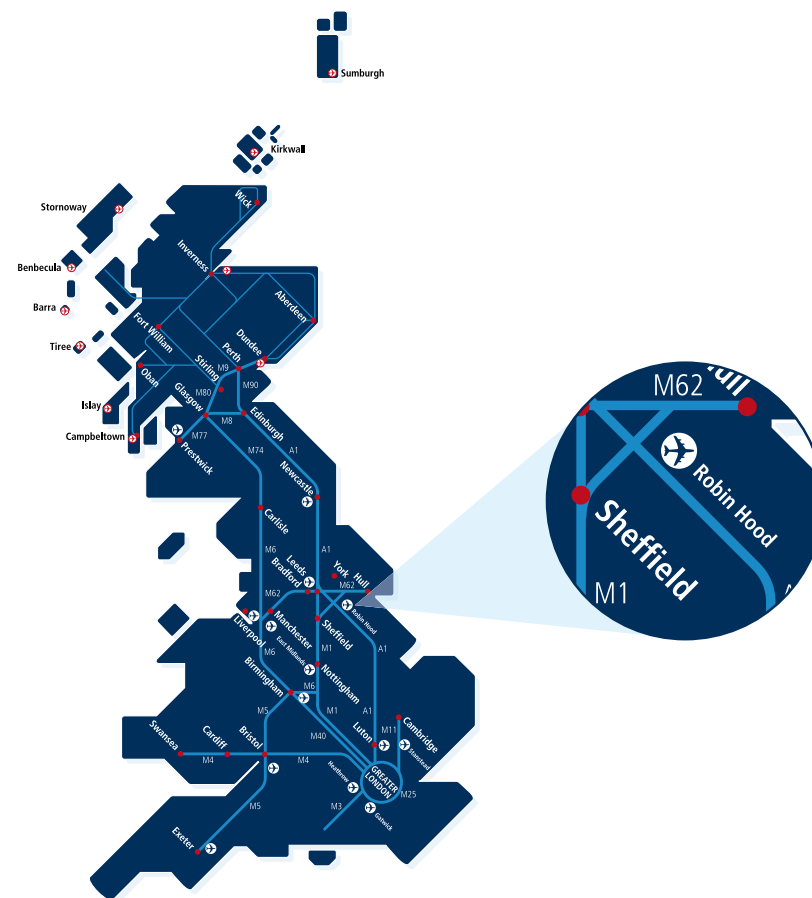

Contract History Timeline

Regional Airports

How to find Robin Hood Airport Doncaster Sheffield

Robin Hood Airport Doncaster Sheffield is situated in the heart of the Yorkshire and Humber region, close to Doncaster, Sheffield, Leeds, Hull, York and Lincoln. Robin Hood Airport is easily accessible from the UK's major motorways including the M62, M1, A1 and the M18.

Corfu
Crete
Kos
Rhodes

Turkey

Antalya
Bodrum
Dalaman

Lithuania

Vilnius

Czech Republic

Prague

Poland

Gdansk
Katowice
Poznan
Warsaw
Wroclaw

Egypt

Sharm el Sheikh

Portugal

Faro
Madeira

Cyprus

Paphos

Italy

Turin

Finland

Lapland

Tunisia

Monastir

United Kingdom

Belfast City
Jersey

Major Airlines