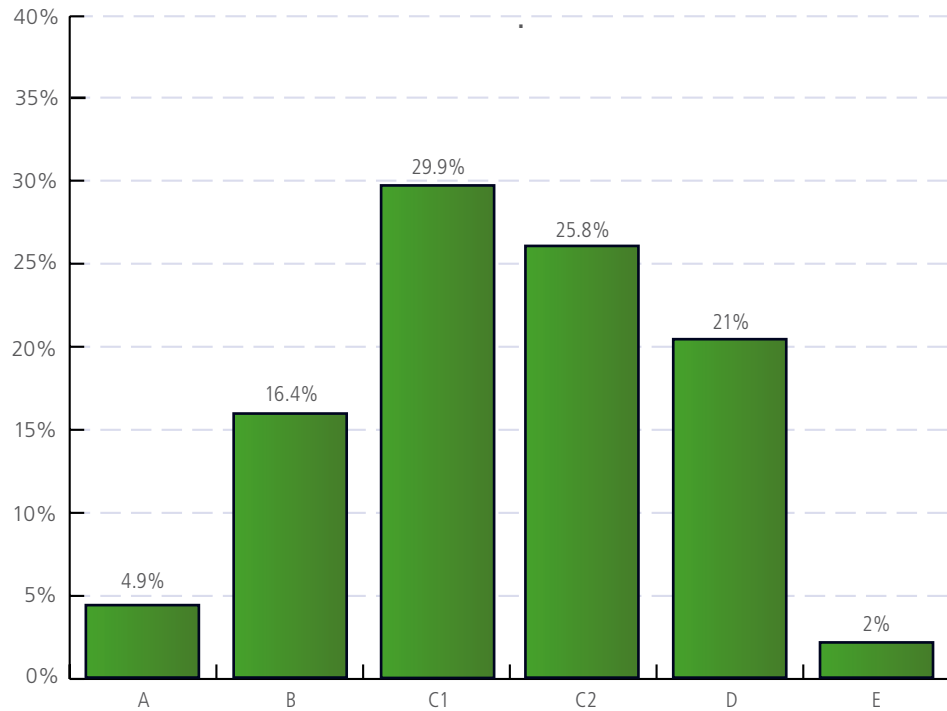

Passenger Analysis

Socio-Economic Groups - 51.2% ABC1 Audience