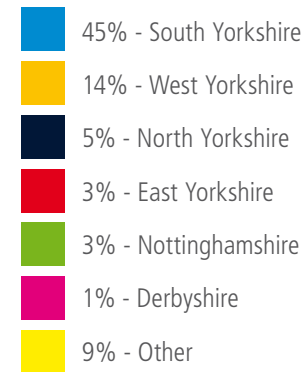

Gdansk
Katowice
Poznan
Warsaw
Wroclaw

Egypt

Sharm el Sheikh

Portugal

Faro
Madeira

Cyprus

Paphos

Italy

Turin

Finland

Lapland

Tunisia

Monastir

United Kingdom

Belfast City
Jersey

Major Airlines

Passenger Analysis

Socio-Economic Groups - 51.2% ABC1 Audience

Social Grade	Social Status	Occupation Of Household Head
A	Upper Middle Class	Higher Managerial Administrative Professional
B	Middle Class	Middle Managerial Administrative Professional
C1	Lower Middle Class	Supervisory Clerical, Junior Managerial Administrative Professional
C2	Skilled Working Class	Skilled Manual Workers
D	Working Class	Semi And Unskilled Manual Workers
E	Subsistence Level	Pensioners, Widows, Casual, Lowest Paid Workers

Origin

Origin of Passengers

24% of all passengers are from Doncaster

Purpose of Trip

The Airport

Advertising Opportunities

Advertising Opportunities

The Airport